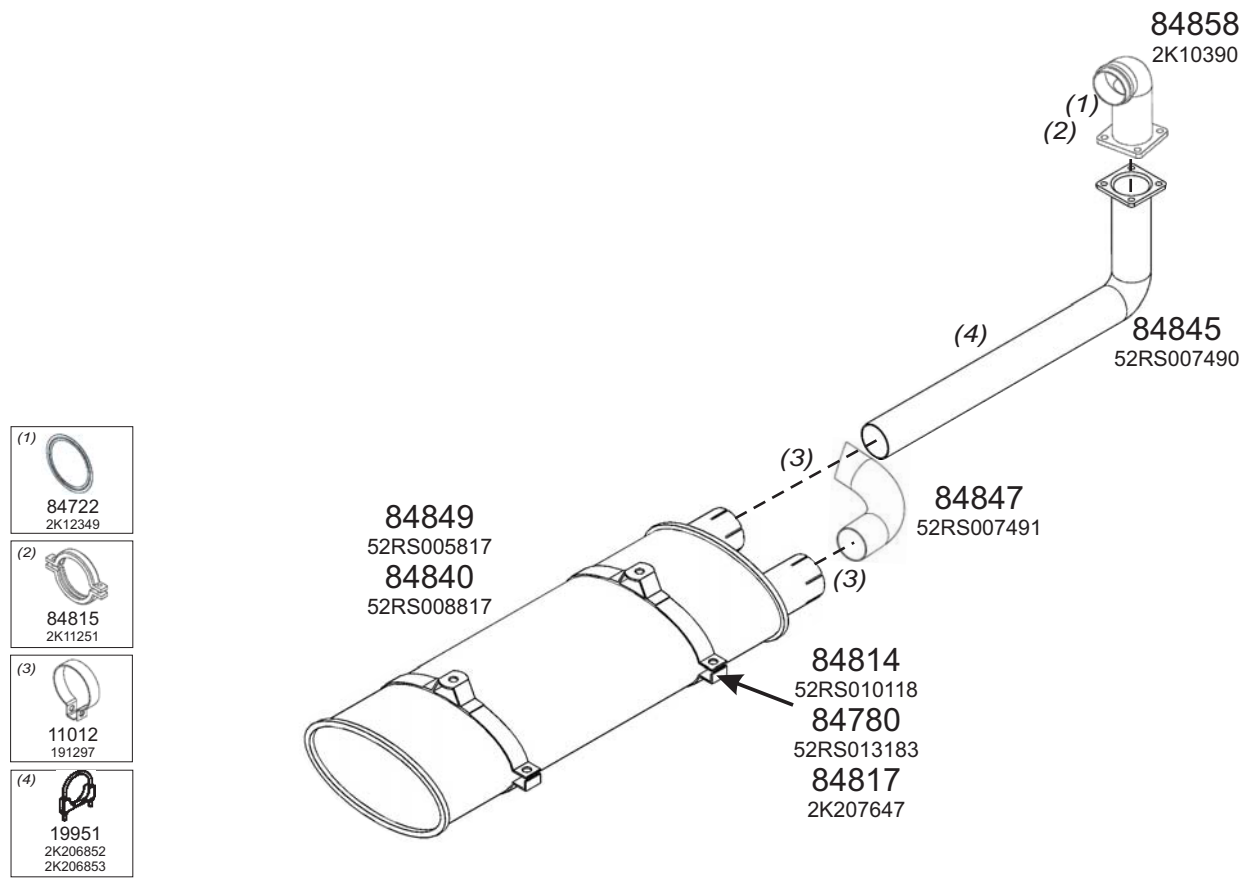

BMC

Type / Model FATİH 110-08

Type / Model FATİH 170-25

Truck makers part numbers are quoted for reference only.

Type / Model FATİH 270-36/26

Type / Model FATİH 180

Truck makers part numbers are quoted for reference only.

Type / Model FATİH 280

Type / Model PRO 518

Truck makers part numbers are quoted for reference only.

Type / Model PRO 518 (CUMMINS EURO 1)

Type / Model PRO 522 (LHT/LHX)

Truck makers part numbers are quoted for reference only.