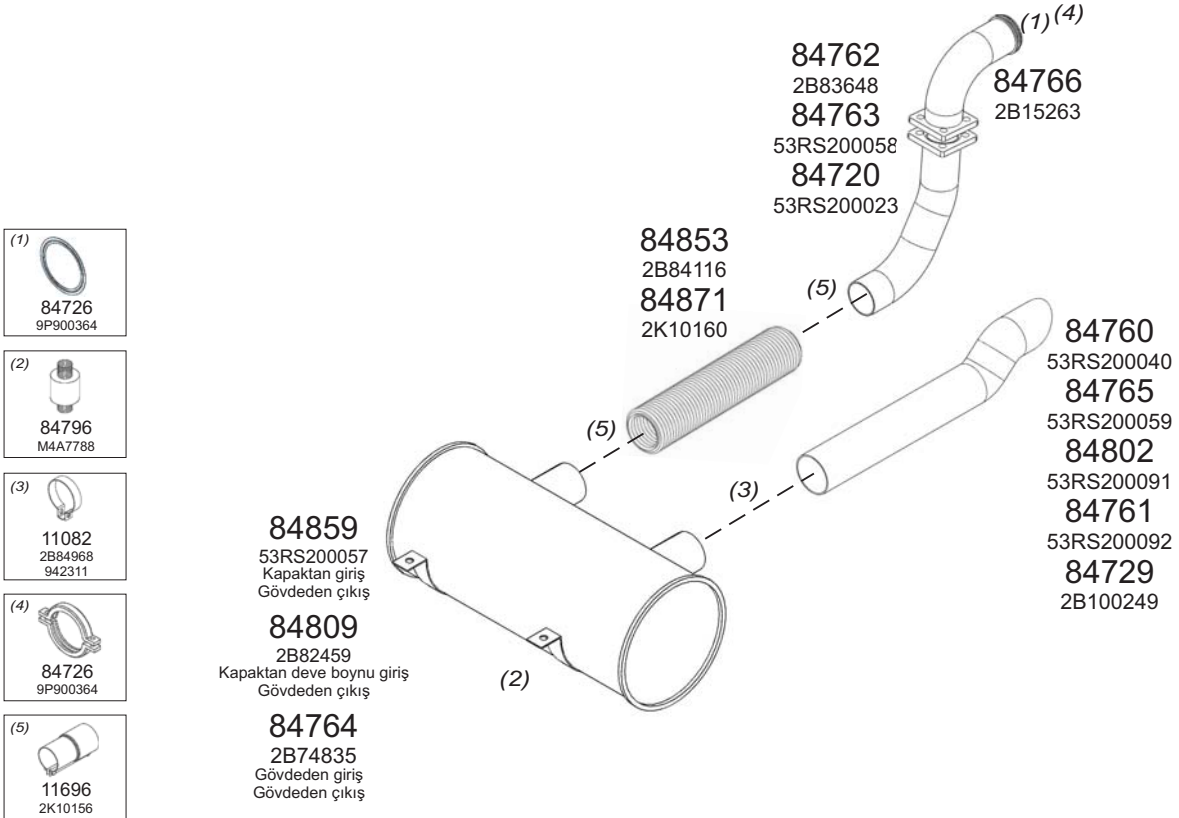

Type / Model 220-17C

Truck makers part numbers are quoted for reference only.