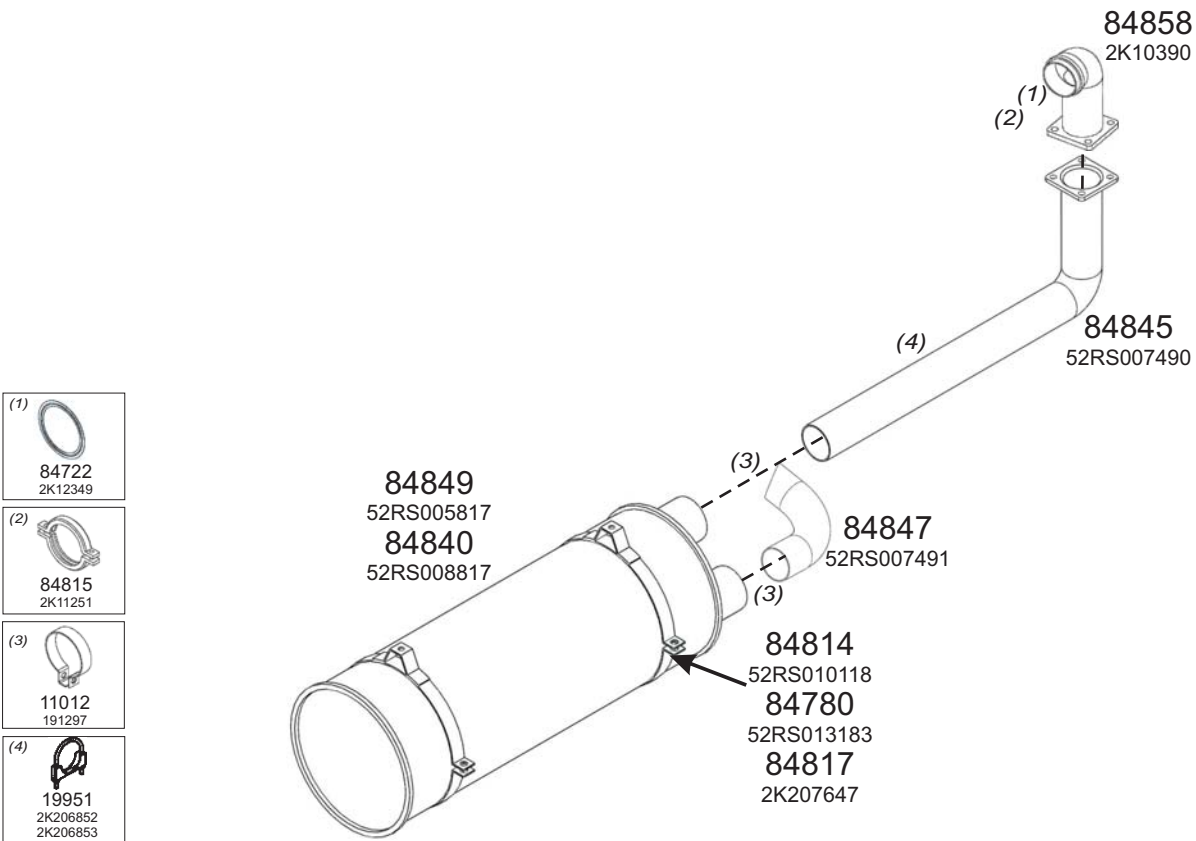

BMC

Type / Model FATİH 110-08

Type / Model FATİH 170-25

Truck makers part numbers are quoted for reference only.

Type / Model FATİH 270-36/26

Type / Model FATİH 180

Truck makers part numbers are quoted for reference only.

Type / Model FATİH 280

Type / Model PRO 518

Truck makers part numbers are quoted for reference only.

Type / Model PRO 518 (CUMMINS EURO 1)

Type / Model PRO 522 (LHT/LHX)

Truck makers part numbers are quoted for reference only.