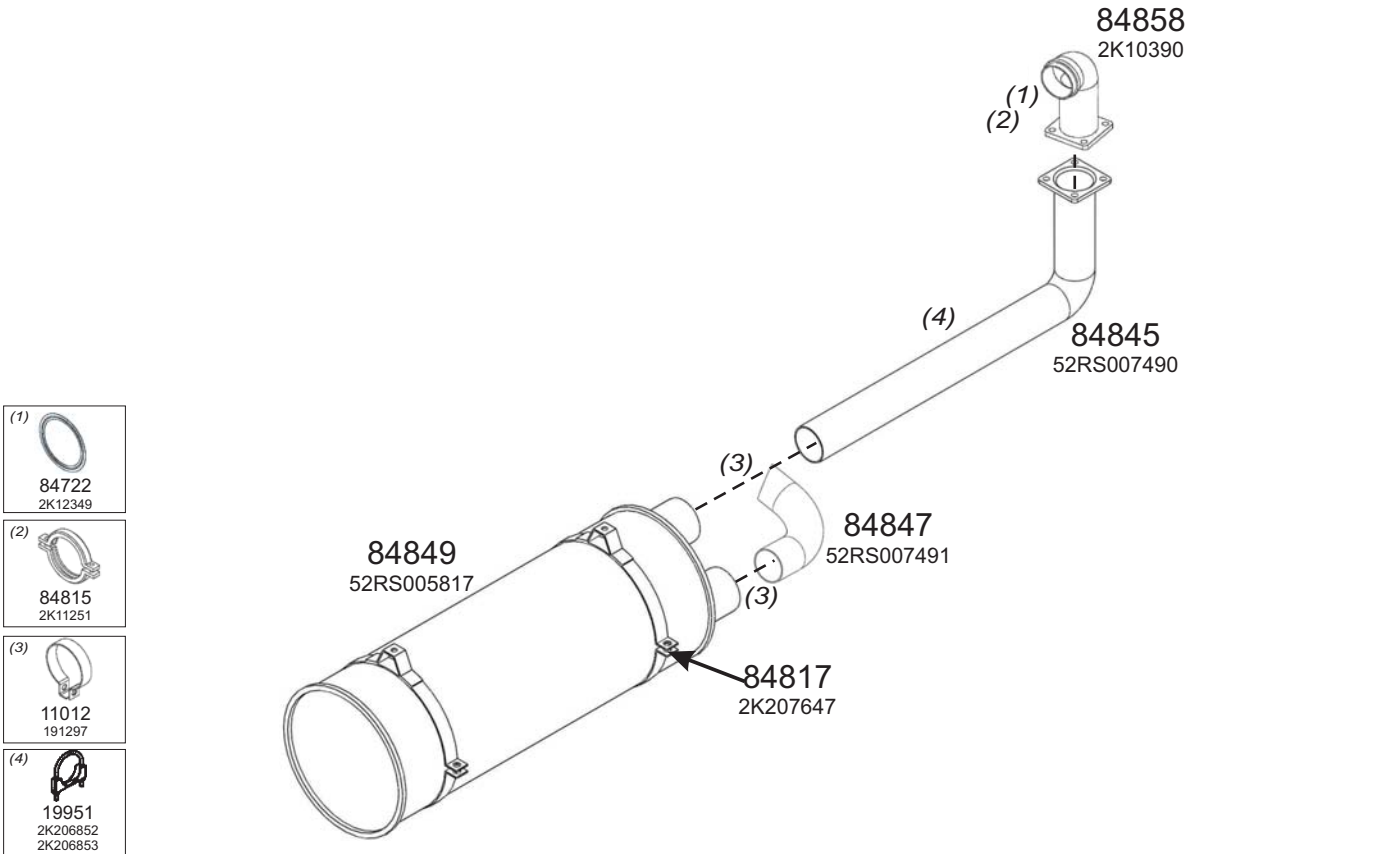

Type / Model PRO 624 (YHT/LDT)

Truck makers part numbers are quoted for reference only.