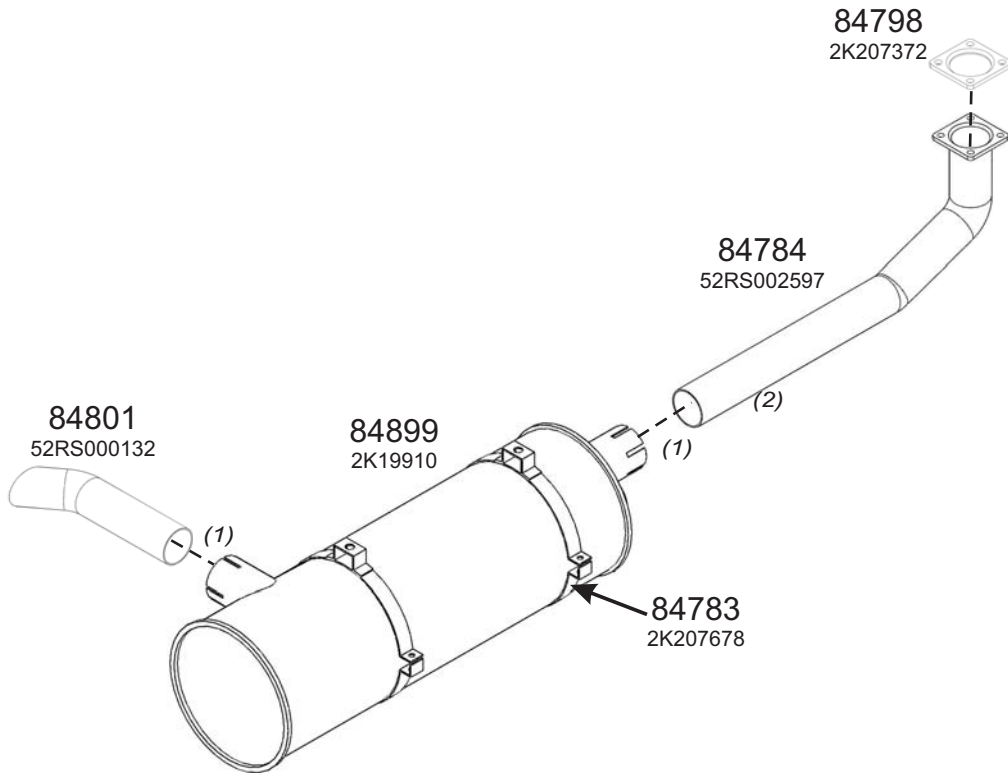

BMC

Type / Model FATİH 110-08

Type / Model FATİH 170-25

Truck makers part numbers are quoted for reference only.

Type / Model FATİH 270-36/26

Type / Model FATİH 180

Truck makers part numbers are quoted for reference only.

Type / Model FATİH 280

Type / Model PRO 518

Truck makers part numbers are quoted for reference only.

Type / Model PRO 518 (CUMMINS EURO 1)

Type / Model PRO 522 (LHT/LHX)

Truck makers part numbers are quoted for reference only.