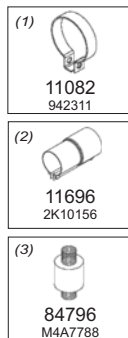

Type / Model BELDE 260 CB (EURO-3)

Truck makers part numbers are quoted for reference only.