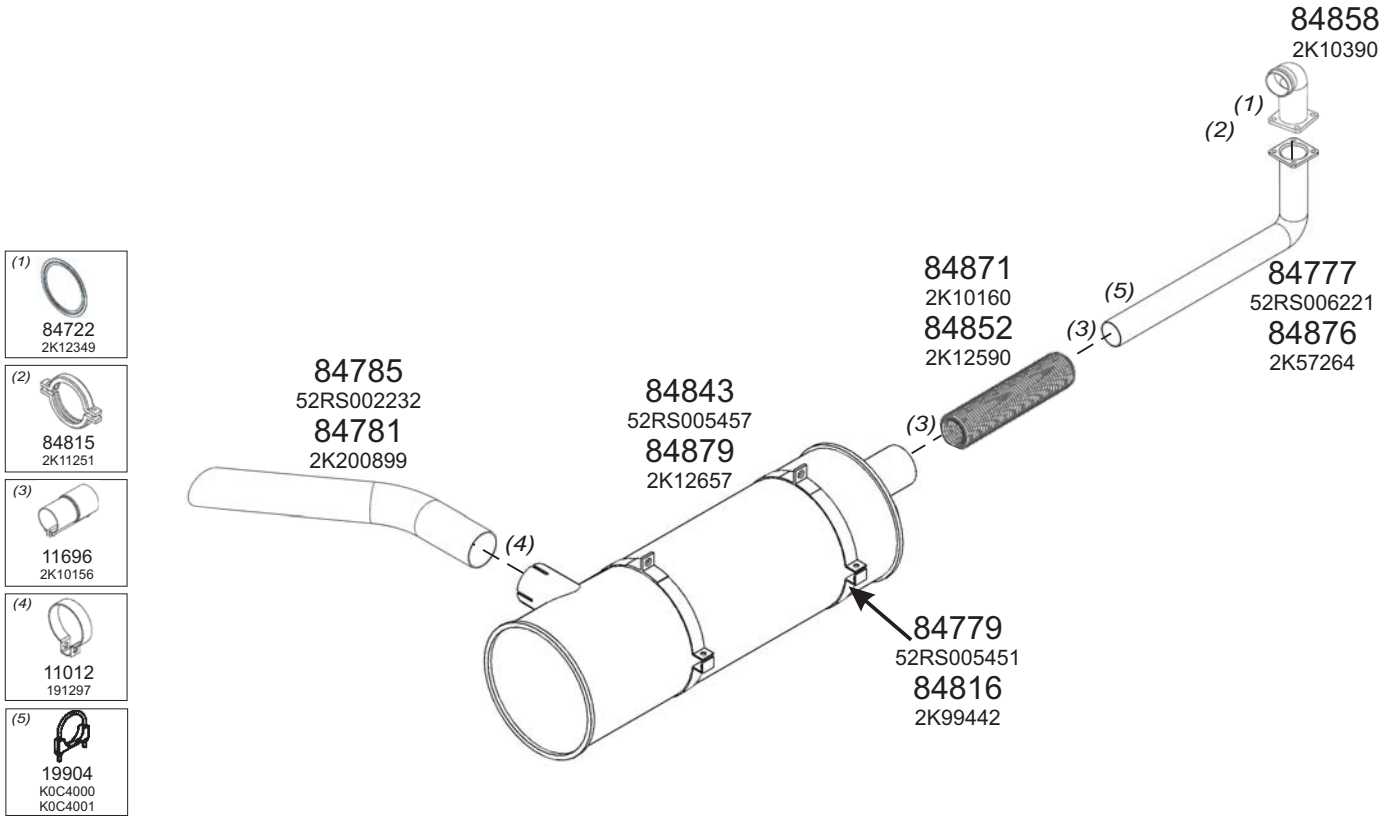

BMC

Type / Model FATİH 110-08

Type / Model FATİH 170-25

Truck makers part numbers are quoted for reference only.

Type / Model FATİH 270-36/26

Type / Model FATİH 180

Truck makers part numbers are quoted for reference only.

Type / Model FATİH 280

Type / Model PRO 518

Truck makers part numbers are quoted for reference only.

Type / Model PRO 518 (CUMMINS EURO 1)

Type / Model PRO 522 (LHT/LHX)

Truck makers part numbers are quoted for reference only.