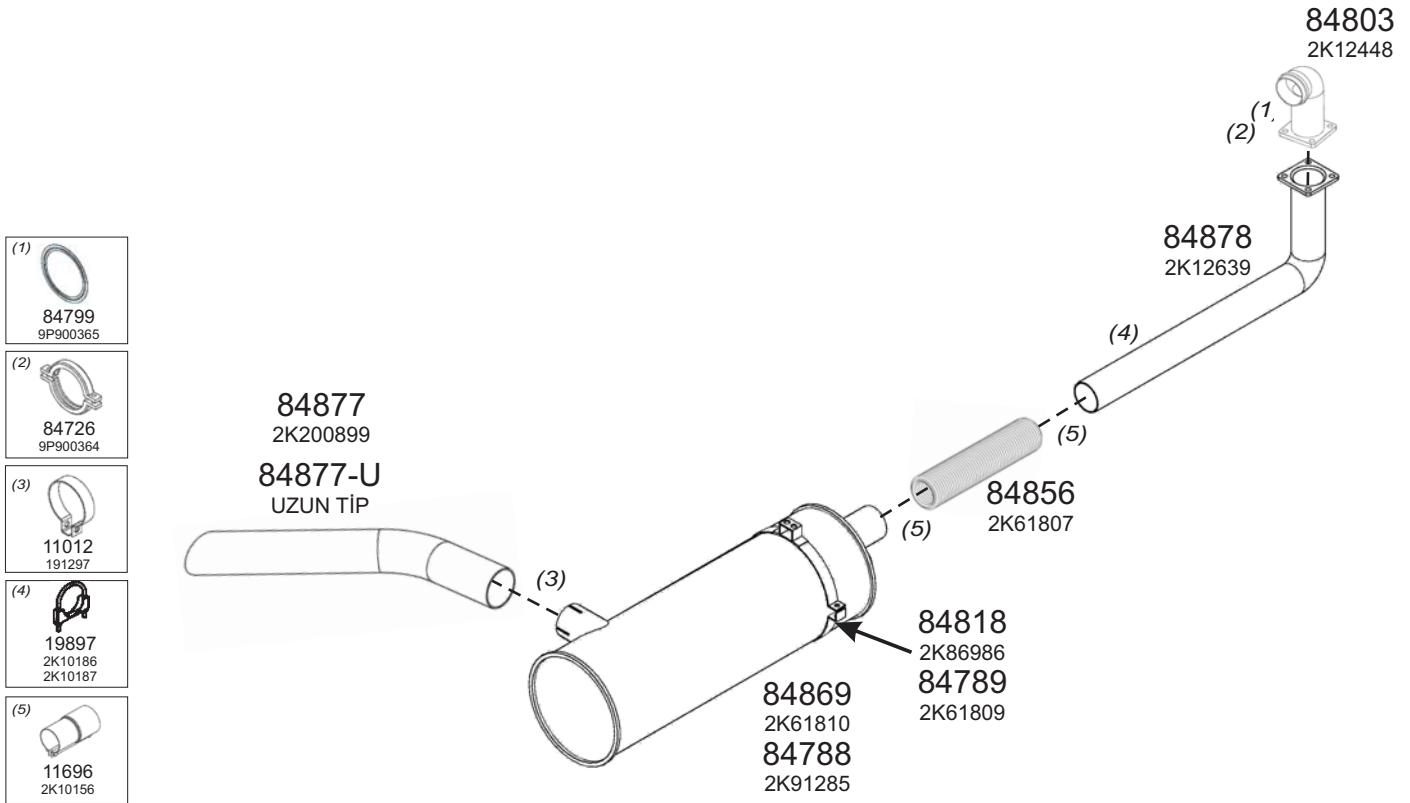

BMC

Type / Model FATİH 110-08

Type / Model FATİH 170-25

Truck makers part numbers are quoted for reference only.

Type / Model FATİH 270-36/26

Type / Model FATİH 180

Truck makers part numbers are quoted for reference only.

Type / Model FATİH 280

Type / Model PRO 518

Truck makers part numbers are quoted for reference only.

Type / Model PRO 518 (CUMMINS EURO 1)

Type / Model PRO 522 (LHT/LHX)

Truck makers part numbers are quoted for reference only.