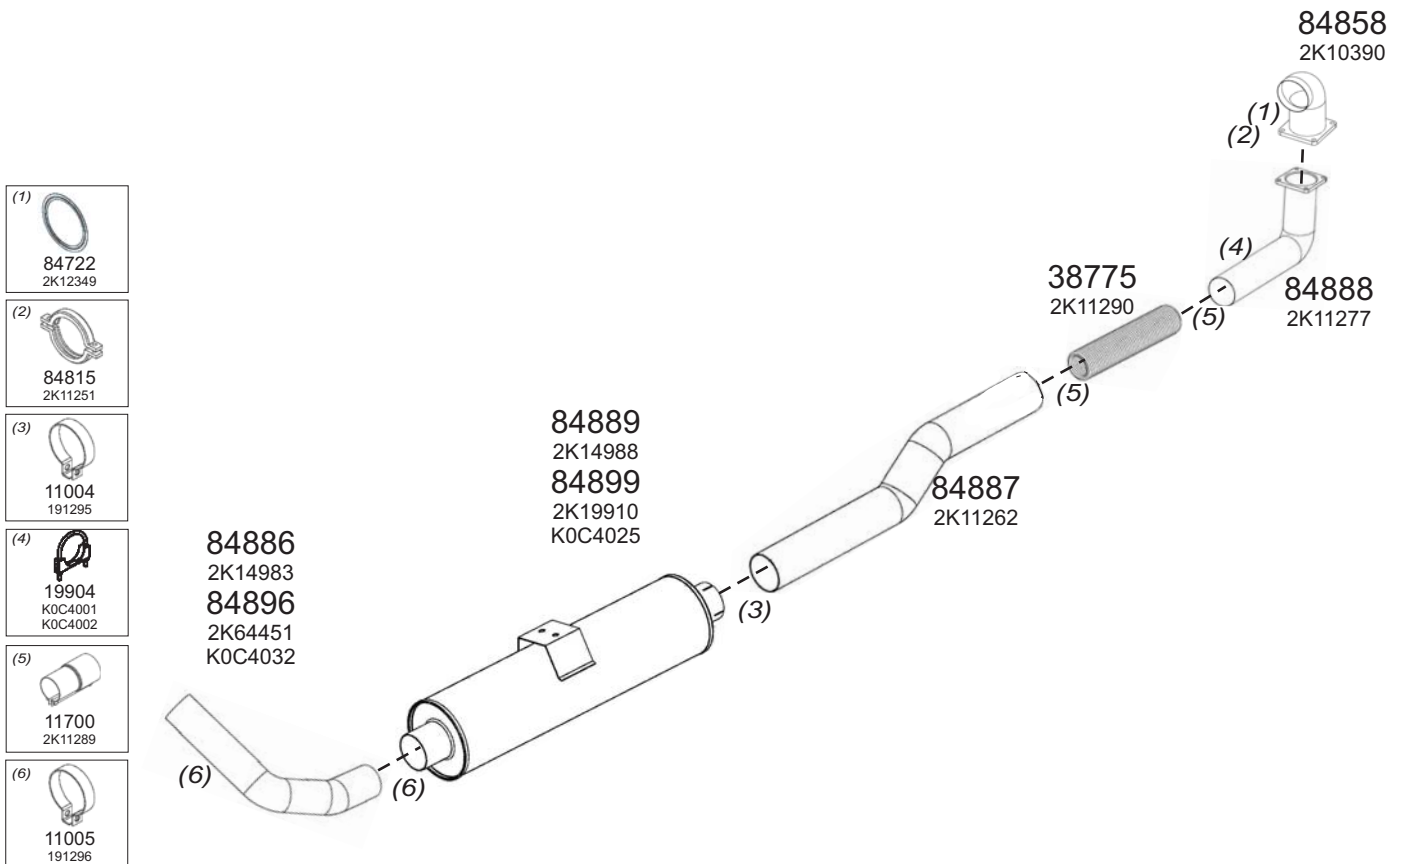

BMC

Type / Model FATİH 110-08

Type / Model FATİH 170-25

Truck makers part numbers are quoted for reference only.

Type / Model FATİH 270-36/26

Type / Model FATİH 180

Truck makers part numbers are quoted for reference only.

Type / Model FATİH 280

Type / Model PRO 518

Truck makers part numbers are quoted for reference only.

Type / Model PRO 518 (CUMMINS EURO 1)

Type / Model PRO 522 (LHT/LHX)

Truck makers part numbers are quoted for reference only.

Type / Model PRO 620

Type / Model PRO 624 (YHT/LDT)

Truck makers part numbers are quoted for reference only.

Type / Model PRO 822

Type / Model PRO 827 (FTB)

Truck makers part numbers are quoted for reference only.

Type / Model PRO 827 LTB/LDB

Type / Model PRO 935 (ZHF)

Truck makers part numbers are quoted for reference only.

Type / Model PROBUS 215 SCB

Type / Model 220-17C

Truck makers part numbers are quoted for reference only.