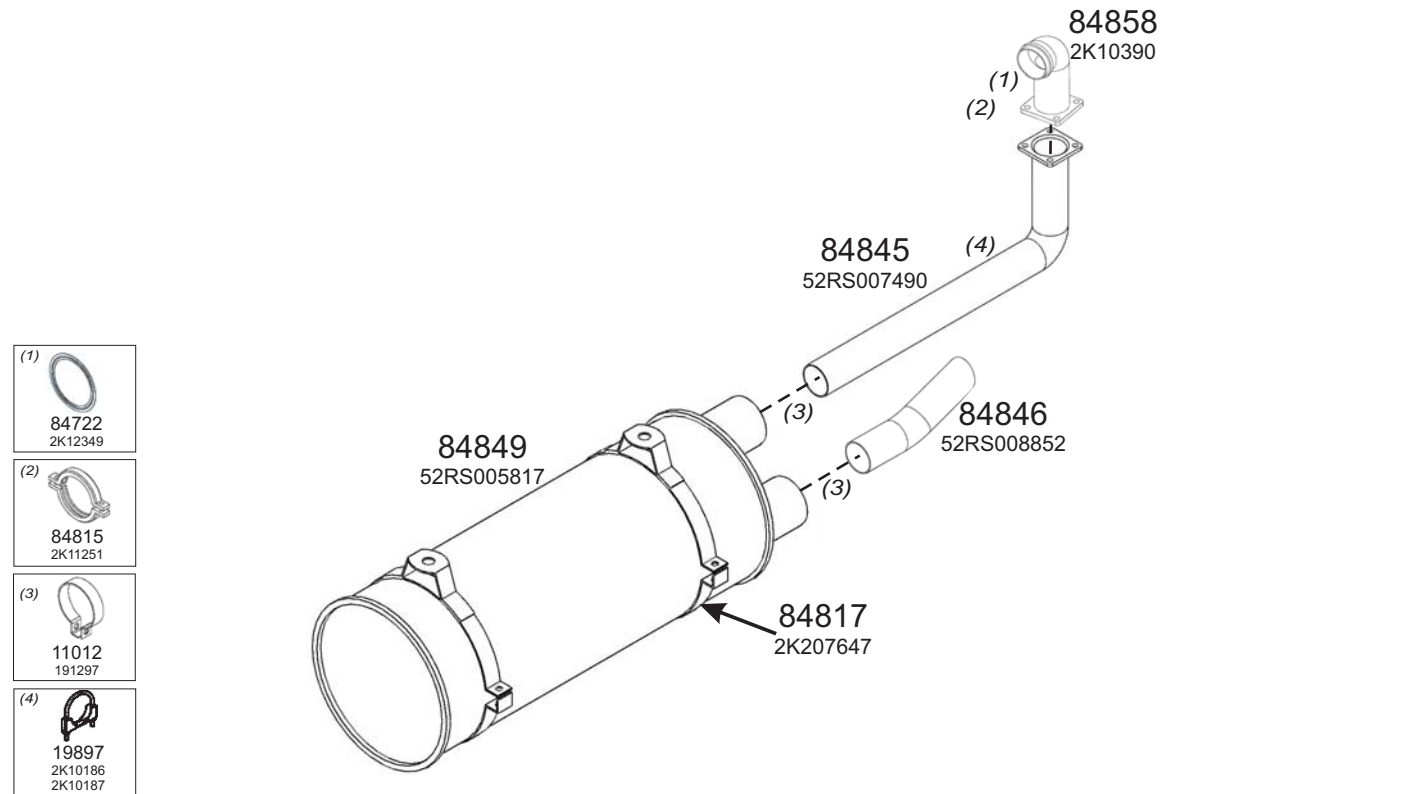

BMC

Type / Model FATİH 110-08

Type / Model FATİH 170-25

Truck makers part numbers are quoted for reference only.

Type / Model FATİH 270-36/26

Type / Model FATİH 180

Truck makers part numbers are quoted for reference only.

Type / Model FATİH 280

Type / Model PRO 518

Truck makers part numbers are quoted for reference only.

Type / Model PRO 518 (CUMMINS EURO 1)

Type / Model PRO 522 (LHT/LHX)

Truck makers part numbers are quoted for reference only.

Type / Model PRO 827 LTB/LDB

Type / Model PRO 935 (ZHF)

Truck makers part numbers are quoted for reference only.

Type / Model PROBUS 215 SCB

Type / Model 220-17C

Truck makers part numbers are quoted for reference only.