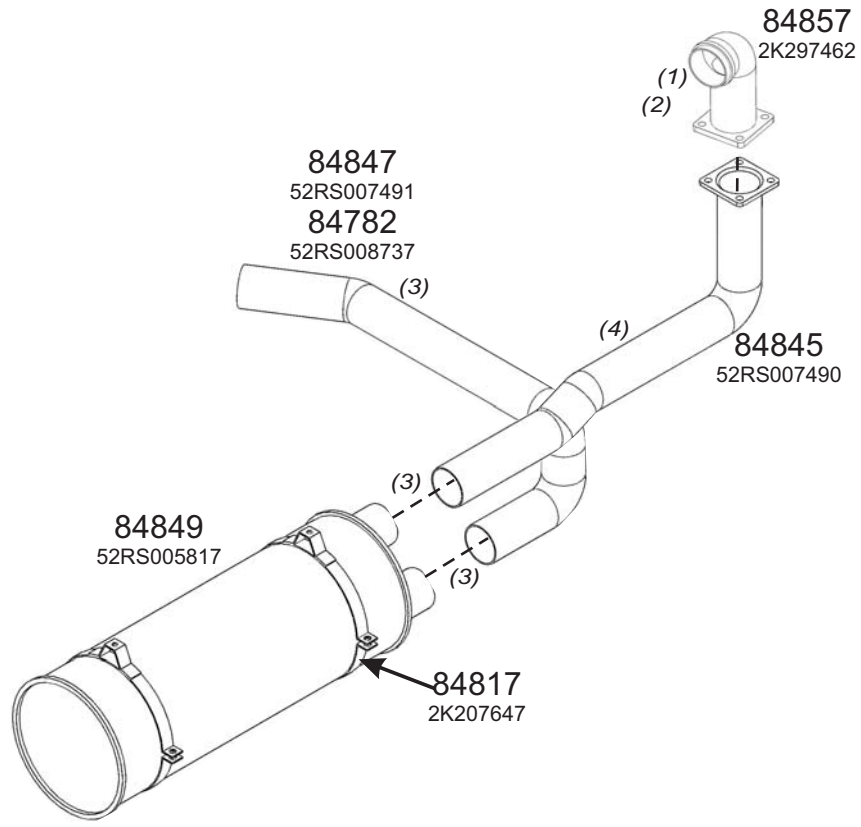

BMC

Type / Model FATİH 110-08

Type / Model FATİH 170-25

Truck makers part numbers are quoted for reference only.

Type / Model FATİH 270-36/26

Type / Model FATİH 180

Truck makers part numbers are quoted for reference only.

Type / Model FATİH 280

Type / Model PRO 518

Truck makers part numbers are quoted for reference only.

Type / Model PRO 518 (CUMMINS EURO 1)

Type / Model PRO 522 (LHT/LHX)

Truck makers part numbers are quoted for reference only.