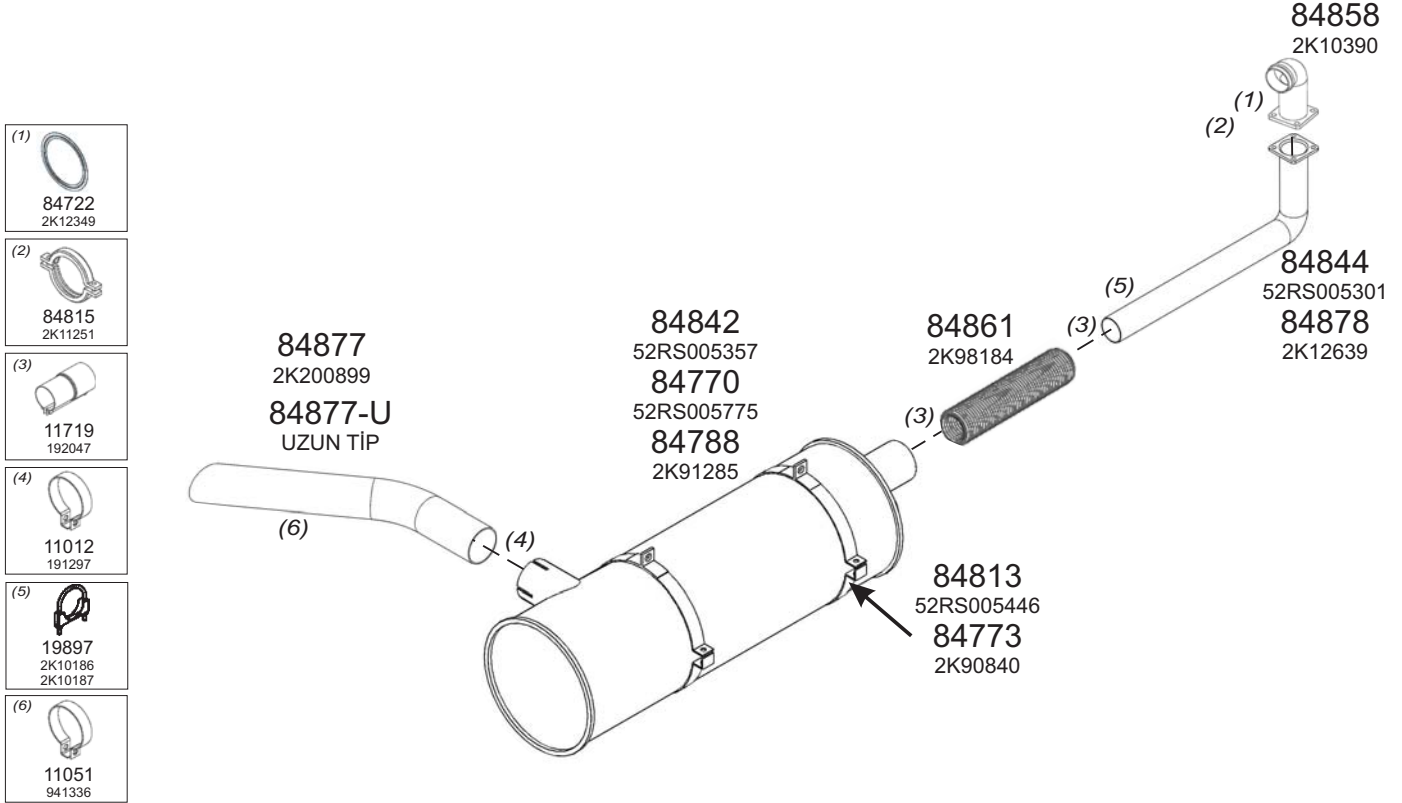

Type / Model PRO 822