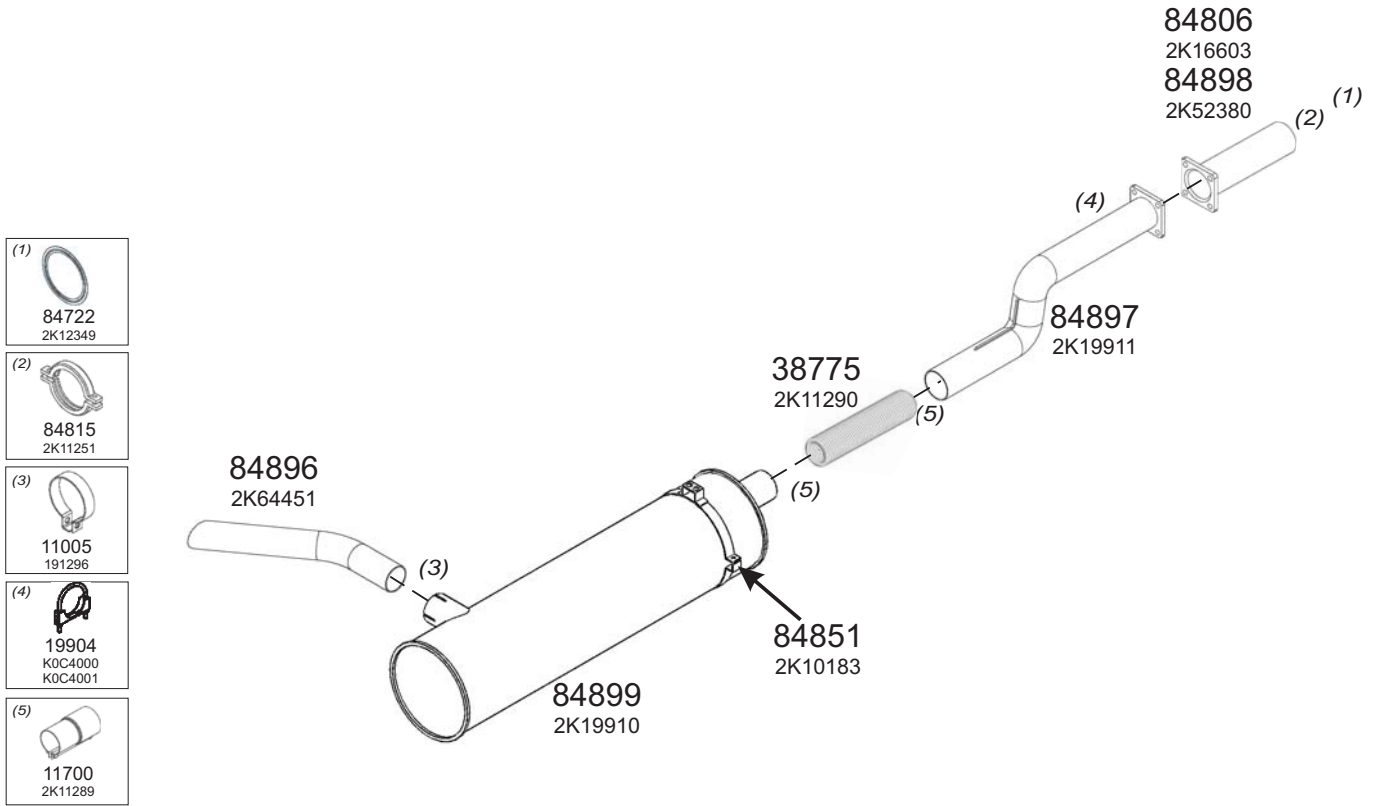

BMC

Type / Model FATİH 110-08

Type / Model FATİH 170-25

Truck makers part numbers are quoted for reference only.

Type / Model FATİH 270-36/26

Type / Model FATİH 180

Truck makers part numbers are quoted for reference only.

Type / Model FATİH 280

Type / Model PRO 518

Truck makers part numbers are quoted for reference only.

Type / Model PRO 518 (CUMMINS EURO 1)

Type / Model PRO 522 (LHT/LHX)

Truck makers part numbers are quoted for reference only.